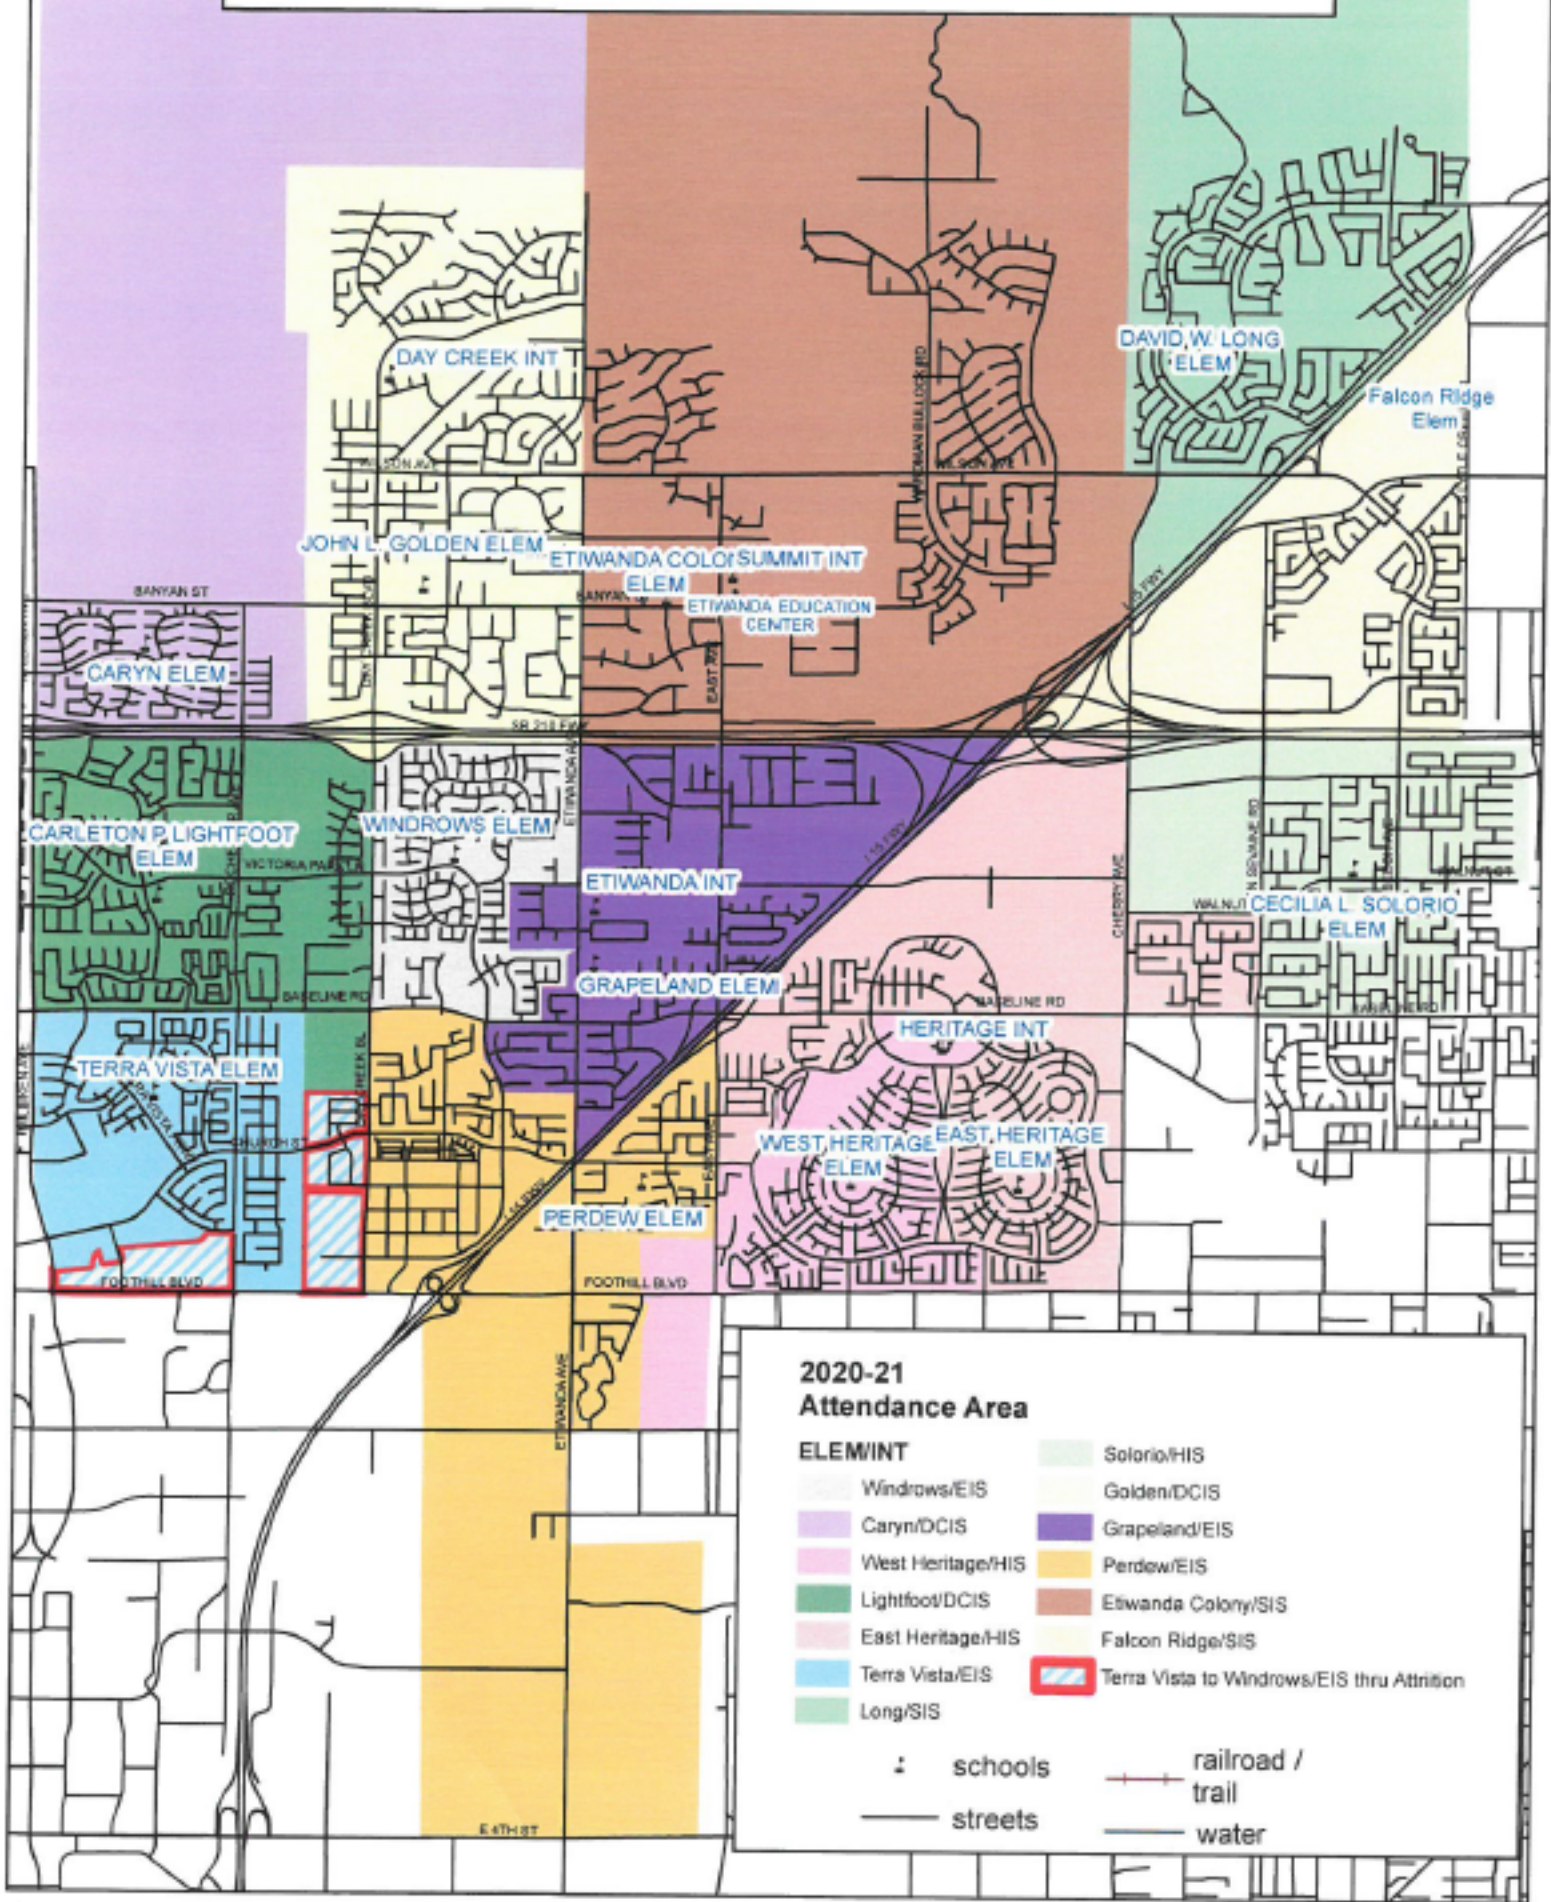

2020-21 Attendance Boundary

2020-21 Attendance Area

ELEM/INT

- | | | | |
|--|-------------------|--|--|
| | Windrows/EIS | | Solorio/HIS |
| | Caryn/DCIS | | Golden/DCIS |
| | West Heritage/HIS | | Grapeland/EIS |
| | Lightfoot/DCIS | | Perdew/EIS |
| | East Heritage/HIS | | Etiwanda Colony/SIS |
| | Terra Vista/EIS | | Falcon Ridge/SIS |
| | Long/SIS | | Terra Vista to Windrows/EIS thru Attrition |

- | | | | |
|--|---------|--|------------------|
| | schools | | railroad / trail |
| | streets | | water |