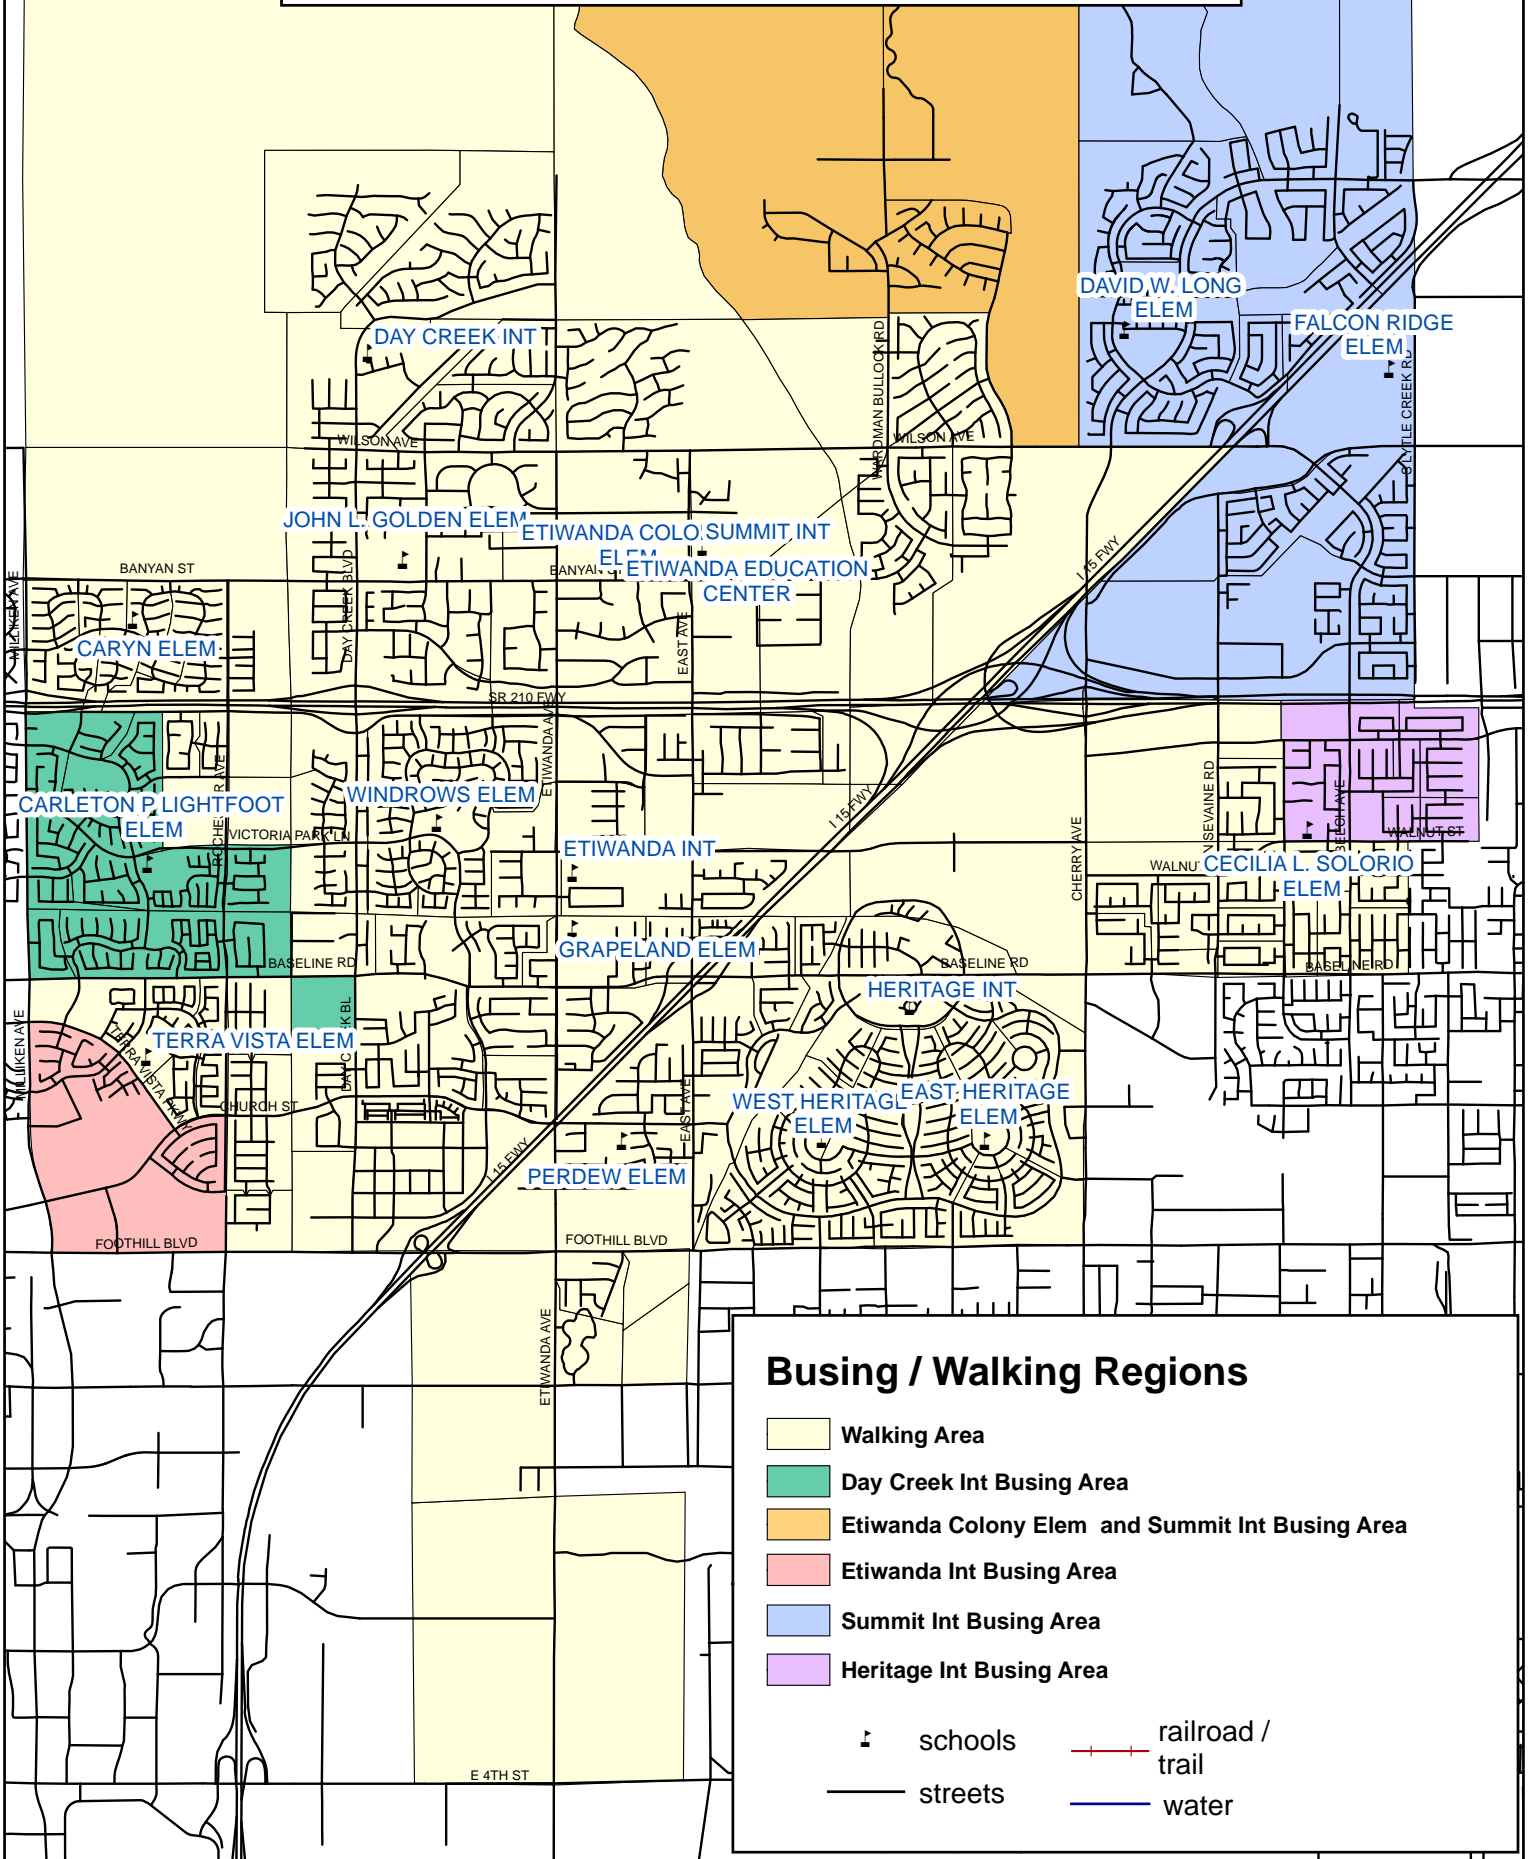

Busing Regions 2019-20

2.5 Miles

Busing / Walking Regions

- Walking Area
- Day Creek Int Busing Area
- Etiwanda Colony Elem and Summit Int Busing Area
- Etiwanda Int Busing Area
- Summit Int Busing Area
- Heritage Int Busing Area

- schools
- streets
- railroad / trail
- water