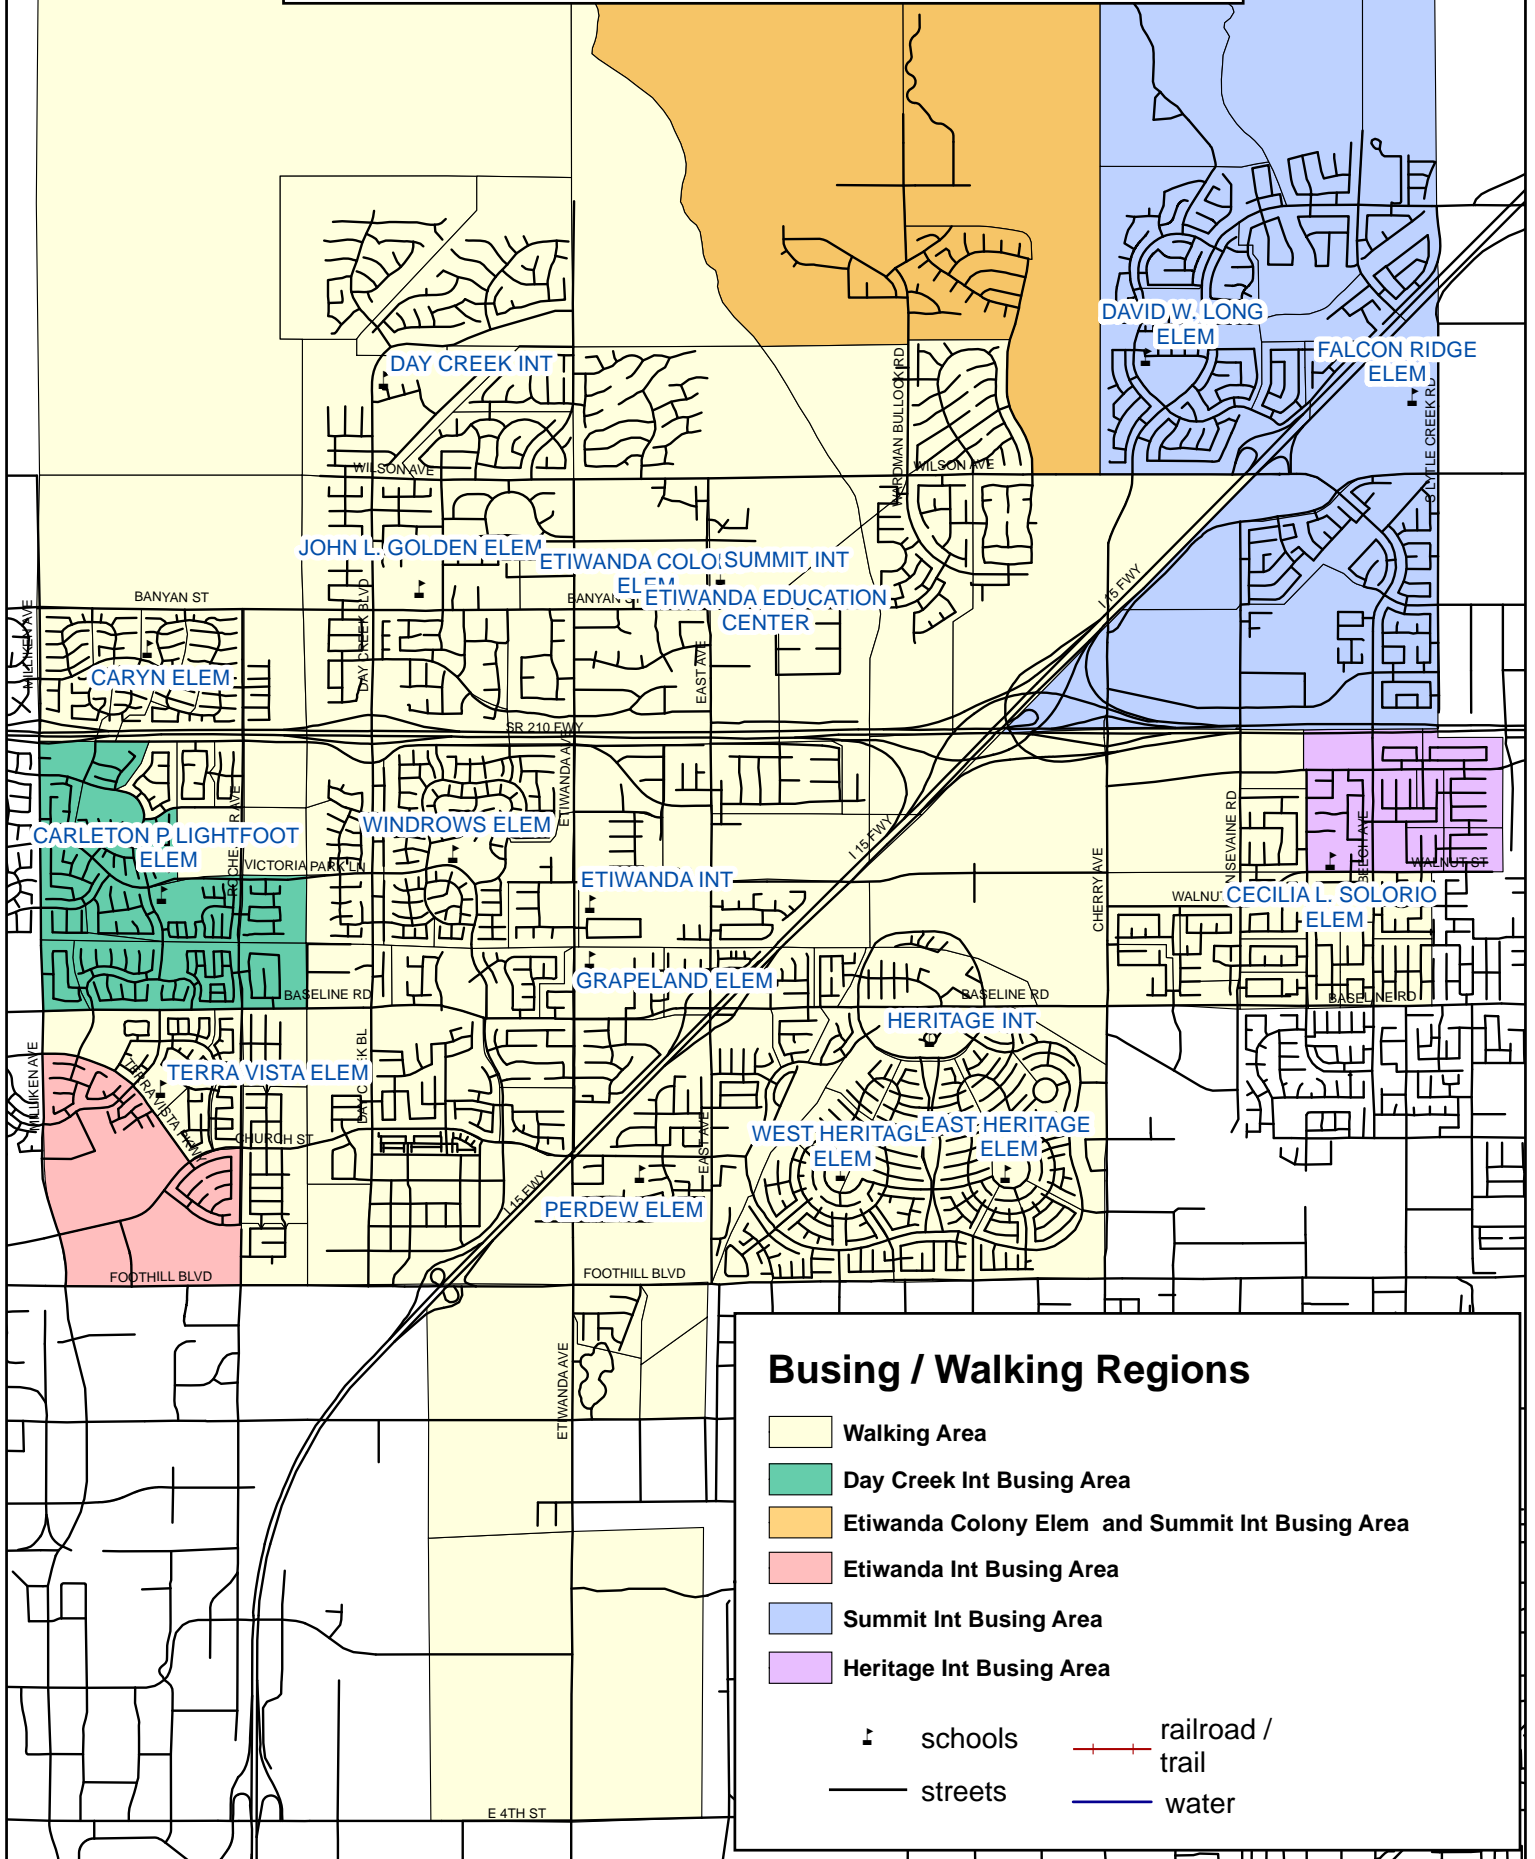

Busing Regions 2017-18

2.5 Miles

Busing / Walking Regions

- Walking Area
- Day Creek Int Busing Area
- Etiwanda Colony Elem and Summit Int Busing Area
- Etiwanda Int Busing Area
- Summit Int Busing Area
- Heritage Int Busing Area

- schools
- railroad / trail
- streets
- water